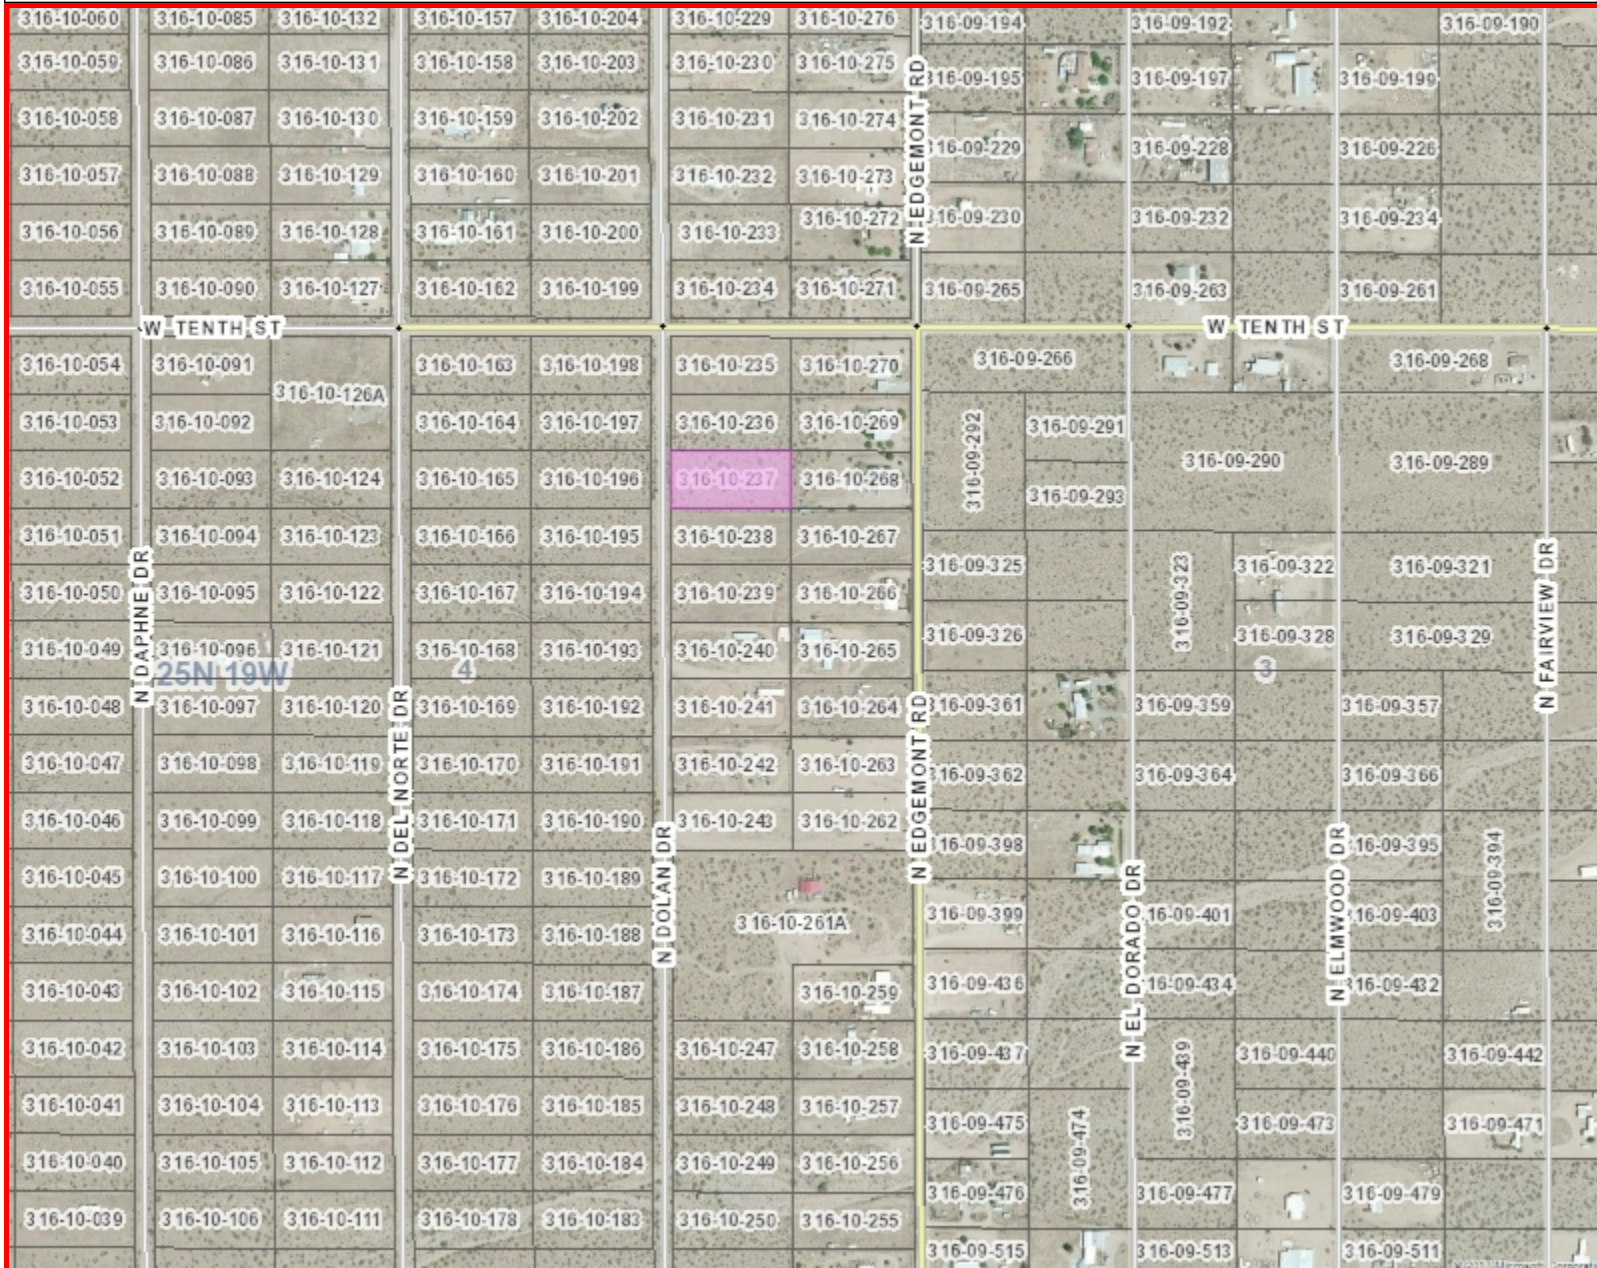

Sunset Vista Lot 237 on Dolan Dr

Legend

- ADOT Mileposts
- COUNTY Mileposts
- Sign Post Exists
- Calculated Measure
- Highways
- Main Arterials
- Collectors
- Local
- Railroad
- (greater than 1:200,000 scale)
- Township/Range
- Section

1: 7,186

0 598.8 1,197.7 Feet

(approximate scale)

Map Created: 3/13/2017

This map is a user generated static output from the Mohave County Interactive Map Viewer and is for general reference only. Data layers that appear on this map may or may not be accurate, current, or otherwise reliable. THIS MAP IS NOT TO BE USED FOR NAVIGATION, AS A LEGAL DOCUMENT, FOR PROPERTY DESCRIPTIONS, OR DETERMINATION OF LEGAL TITLE, AND SHOULD NEVER BE SUBSTITUTED FOR SURVEY OR DEED INFORMATION. The user agrees to comply with the Limitation of Use, and Assumption of Risk as stated in the full disclaimer at <http://gis.mohavecounty.us>